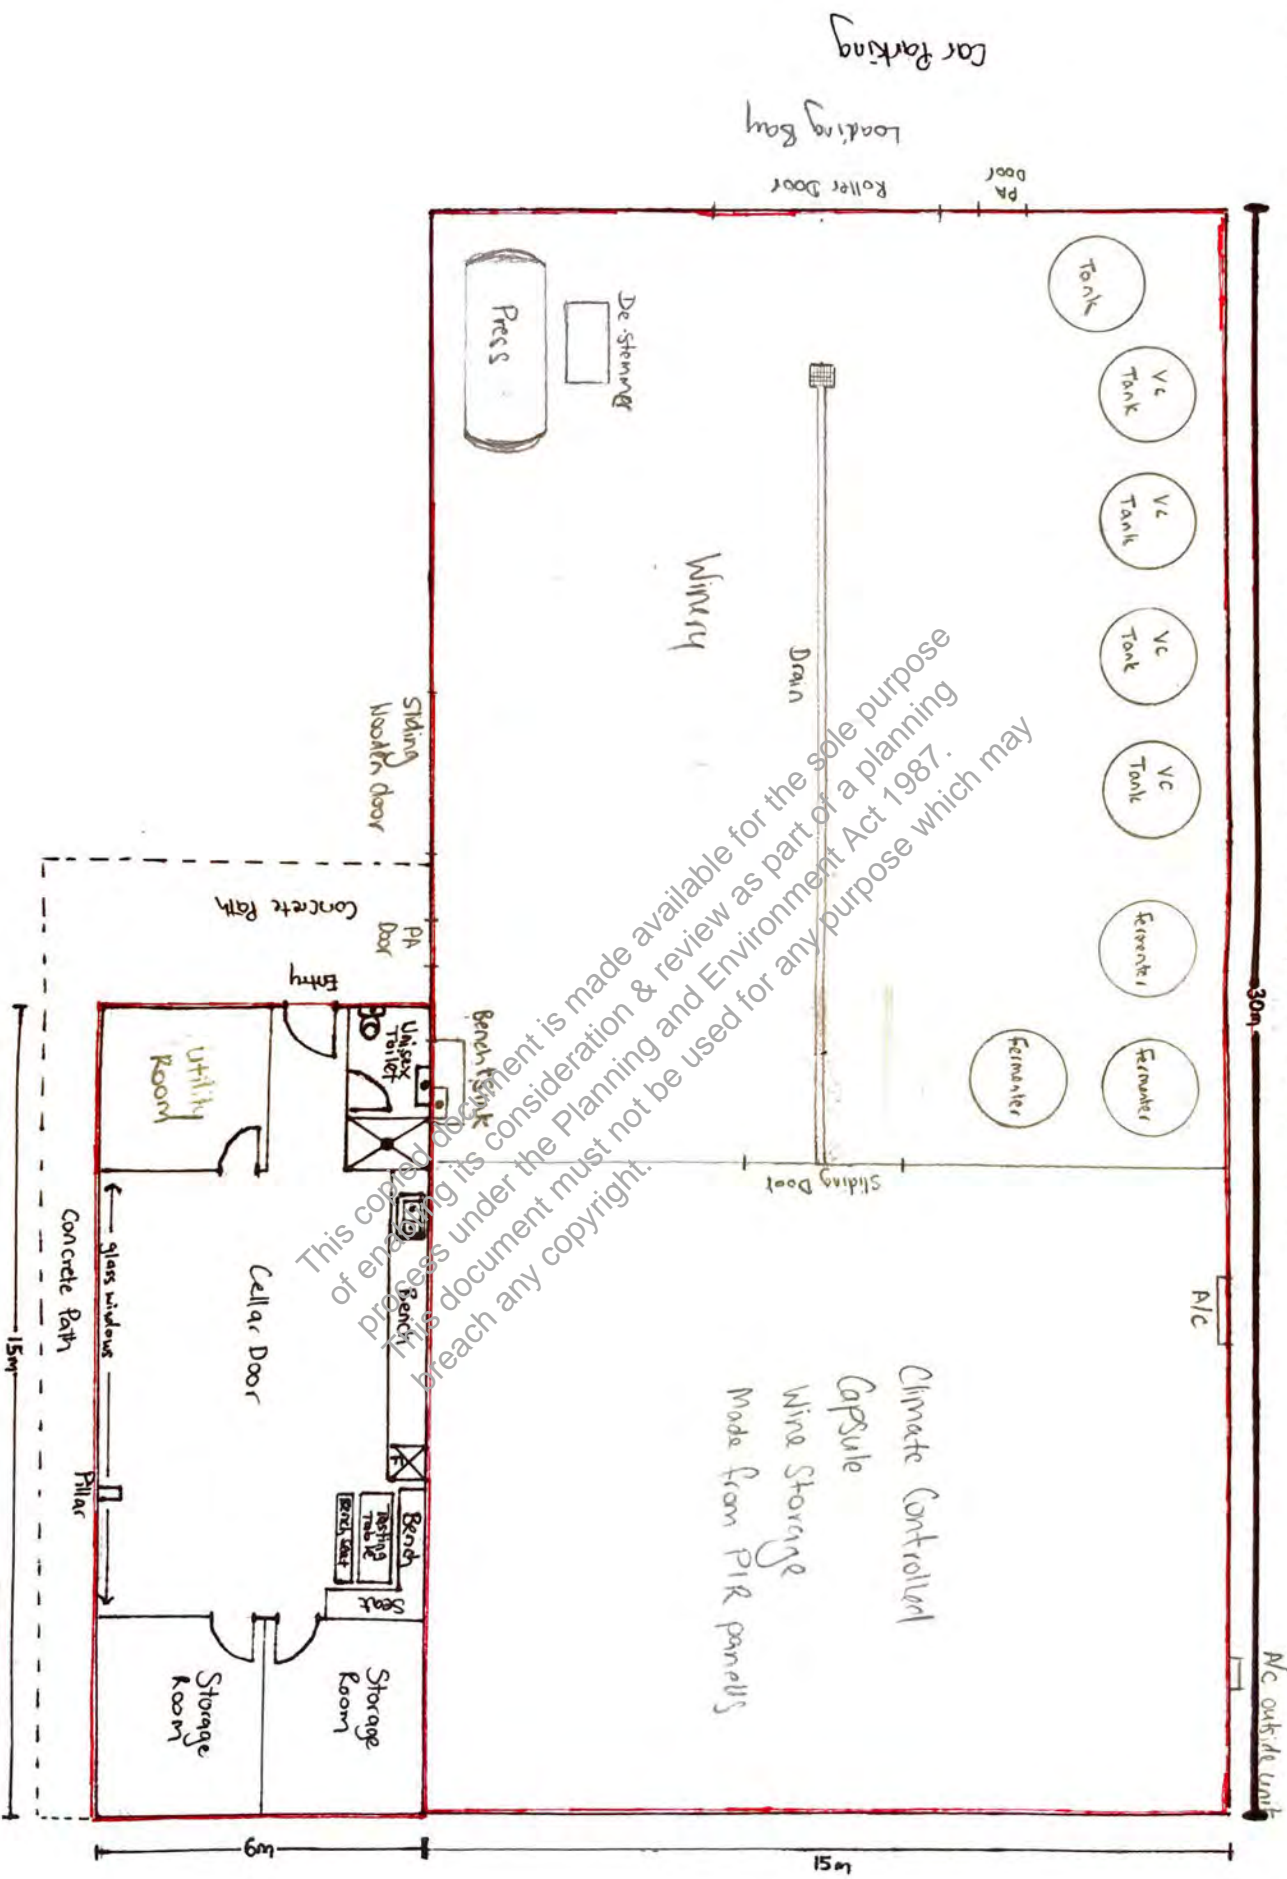

Google

Lancefield - Taaborac Rd. 100m N

Closest Neighbour
160m NE

Premises Address: 2370 Lancefield - Taaborac Rd, Taaborac VIC 3522

Climate Controlled
Capsule
Wine Storage
Made from PIR panels

This copy of the document is made available for the sole purpose of enabling its consideration & review as part of a planning process under the Planning and Environment Act 1987. This document must not be used for any purpose which may breach any copyright.

Lancefield - Taaborac Rd 150m NW