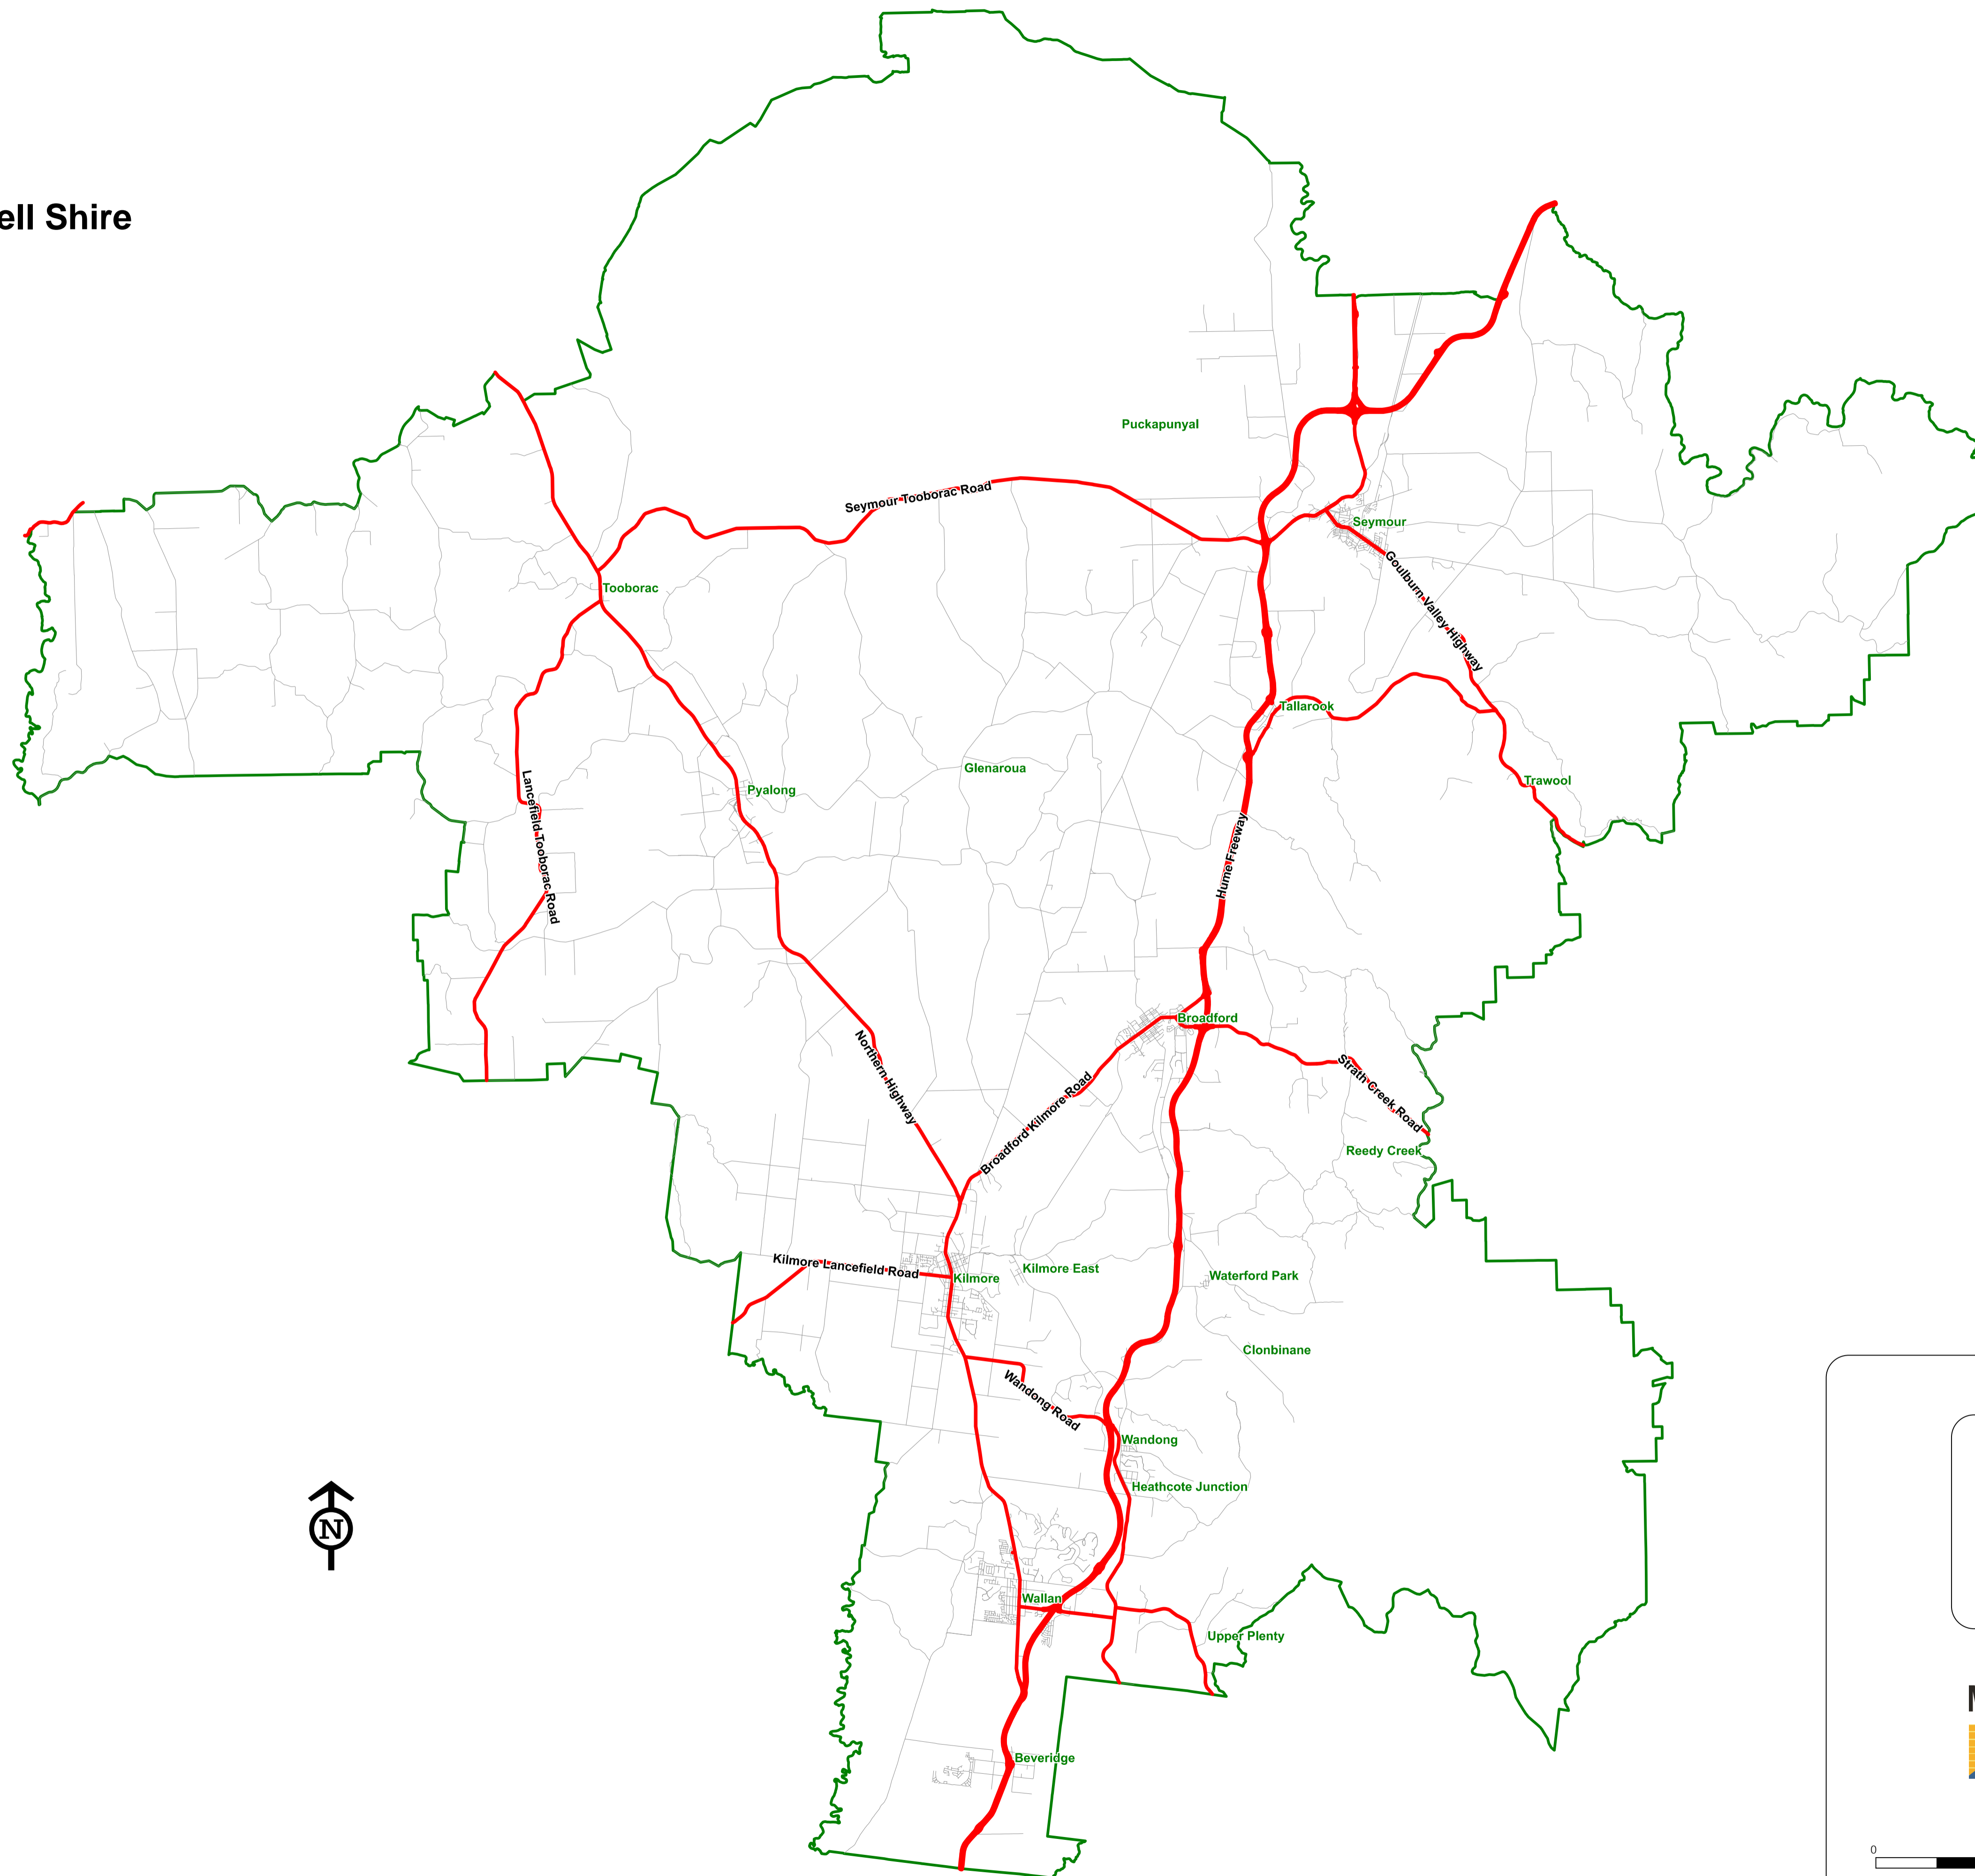

Main Roads in Mitchell Shire

Road Listing

RoadName	Locality
Northern Highway	BEVERIDGE
High Street	BROADFORD
Short Street	BROADFORD
Strath Creek Road	BROADFORD
Broadford Kilmore Road	KILMORE EAST
Northern Highway	BYLANDS
Kilmore Lancefield Road	FORBES
Epping Kilmore Road	HEATHCOTE JUNCTION
Northern Highway	HEATHCOTE
Northern Highway	HIGH CAMP
Wandong Road	WANDONG
Footo Street	KILMORE
Kilmore Lancefield Road	KILMORE
Sydney Street	KILMORE
Broadford Kilmore Road	KILMORE
Northern Highway	KILMORE
Powlett Street	KILMORE
Heathcote Kyneton Road	MIA MIA
Upper Goulburn Road	TALLAROOK
Hume Freeway	BROADFORD
Goulburn Valley Freeway	MANGALORE
Broadford Kilmore Road	MORANDING
Northern Highway	MORANDING
Lancefield Tooborac Road	NULLA VALE
Northern Highway	PVALONG
Strath Creek Road	REEDY CREEK
Anzac Avenue	SEYMOUR
Emily Street	SEYMOUR
Seymour Tooborac Road	TOOBORAC
Goulburn Valley Highway	SEYMOUR
Goulburn Valley Highway	SEYMOUR
Tallarook Street	SEYMOUR
Main Road	TALLAROOK
Northern Highway	TOOBORAC
Lancefield Tooborac Road	TOOBORAC
Goulburn Valley Highway	TRAWOOL
Strath Creek Road	TYAAK
Epping Kilmore Road	WALLAN
Wallan Whittlesea Road	UPPER PLENTY
Northern Highway	WALLAN
Watson Street	WALLAN
Wallan Whittlesea Road	WALLAN
Epping Kilmore Road	WALLAN
Springridge Boulevard	WALLAN
High Street	WALLAN
Wandong Road	WANDONG
Epping Kilmore Road	WANDONG
Goulburn Valley Highway	WHITEHEADS CREEK

LEGEND

- Vicroads Roads
- Shire Roads
- Shire Boundary